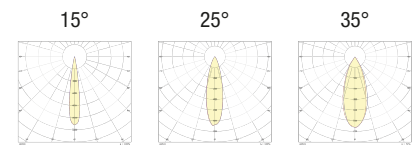

BASIC CODES

L22.

FINISHES

- ☐ 1 White
- ☐ 2 Matt black
- ☐ 5 Gloss aluminium
- ☐ 6 Chrome
- ☐ 7 Brushed aluminium

LIGHT BEAM

- ☐ 15 15°
- ☐ 25 25°
- ☐ 35 35°

LED COLOUR

- ☐ BN 4000K
- ☐ BC 3000K
- ☐ CC 2700K
- ☐ BL Blue
- ☐ VE Green
- ☐ RO Red
- ☐ AM Amber

POWER

- **3 3x1W - 350mA - 405 lm**
- **5 3x2W - 500mA - 648 lm**

Code example:

BIONIK Q + Brushed Aluminium + 15° light beam + 3000K + 3W = Code: L22.715BC3