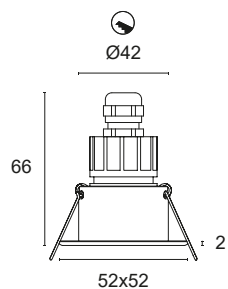

BASIC CODES

L22.

FINISHES

- ☐ 1 White
- ☐ 2 Matt black
- ☐ 5 Gloss aluminium
- ☐ 6 Chrome
- ☐ 7 Brushed aluminium

LIGHT BEAM

- ☐ 15 15°
- ☐ 25 25°
- ☐ 35 35°

LED COLOUR

- ☐ BN 4000K
- ☐ BC 3000K
- ☐ CC 2700K
- ☐ BL Blue
- ☐ VE Green
- ☐ RO Red
- ☐ AM Amber

POWER

- **3 3x1W - 350mA - 405 lm**
- **5 3x2W - 500mA - 648 lm**

Code example:

BIONIK Q + Brushed Aluminium + 15° light beam + 3000K + 3W = Code: L22.715BC3